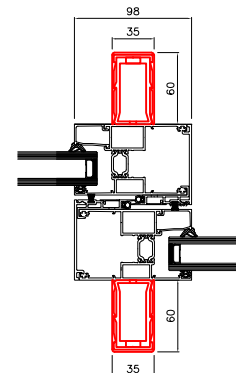

PROFILE REFERENCE	030.1096
POSITION	INSIDE ONLY
SIZE	39 x 37mm
IXX	96.145

PART REFERENCE	030.1096
POSITION	INSIDE / OUTSIDE
SIZE	39 x 37mm
IXX	128.84

PROFILE REFERENCE	030.1097
POSITION	INSIDE ONLY
SIZE	35 x 60mm
IXX	123.07

PART REFERENCE	030.1097
POSITION	INSIDE / OUTSIDE
SIZE	35 x 60mm
IXX	186.31

PROFILE REFERENCE	030.1098
POSITION	INSIDE ONLY
SIZE	35 x 60mm
IXX	163.61

PART REFERENCE	030.1098
POSITION	INSIDE / OUTSIDE
SIZE	35 x 60mm
IXX	252.00