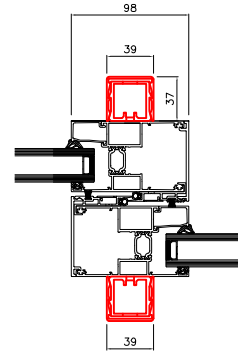

PROFILE REFERENCE	030.1096
POSITION	INSIDE ONLY
SIZE	39 x 37mm
IXX	96.145

PART REFERENCE	030.1096
POSITION	INSIDE / OUTSIDE
SIZE	39 x 37mm
IXX	128.84

PROFILE REFERENCE	030.1097
POSITION	INSIDE ONLY
SIZE	35 x 60mm
IXX	123.07

PART REFERENCE	030.1097
POSITION	INSIDE / OUTSIDE
SIZE	35 x 60mm
IXX	186.31

PROFILE REFERENCE	030.1098
POSITION	INSIDE ONLY
SIZE	35 x 60mm
IXX	163.61

PART REFERENCE	030.1098
POSITION	INSIDE / OUTSIDE
SIZE	35 x 60mm
IXX	252.00