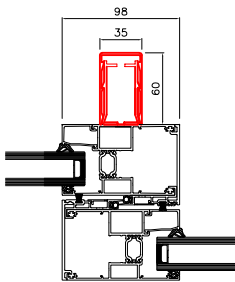

PROFILE REFERENCE	030.1096
POSITION	INSIDE ONLY
SIZE	39 x 37mm
IXX	96.145

PART REFERENCE	030.1096
POSITION	INSIDE / OUTSIDE
SIZE	39 x 37mm
IXX	128.84

PROFILE REFERENCE	030.1097
POSITION	INSIDE ONLY
SIZE	35 x 60mm
IXX	123.07

PART REFERENCE	030.1097
POSITION	INSIDE / OUTSIDE
SIZE	35 x 60mm
IXX	186.31

PROFILE REFERENCE	030.1098
POSITION	INSIDE ONLY
SIZE	35 x 60mm
IXX	163.61

PART REFERENCE	030.1098
POSITION	INSIDE / OUTSIDE
SIZE	35 x 60mm
IXX	252.00