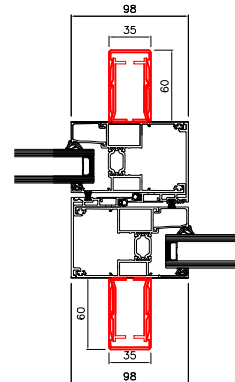

PROFILE REFERENCE	030.1096
POSITION	INSIDE ONLY
SIZE	39 x 37mm
IXX	96.145

PART REFERENCE	030.1096
POSITION	INSIDE / OUTSIDE
SIZE	39 x 37mm
IXX	128.84

PROFILE REFERENCE	030.1097
POSITION	INSIDE ONLY
SIZE	35 x 60mm
IXX	123.07

PART REFERENCE	030.1097
POSITION	INSIDE / OUTSIDE
SIZE	35 x 60mm
IXX	186.31

PROFILE REFERENCE	030.1098
POSITION	INSIDE ONLY
SIZE	35 x 60mm
IXX	163.61

PART REFERENCE	030.1098
POSITION	INSIDE / OUTSIDE
SIZE	35 x 60mm
IXX	252.00