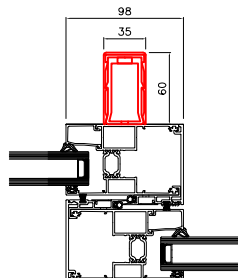

PROFILE REFERENCE	030.1096
POSITION	INSIDE ONLY
SIZE	39 x 37mm
IXX	96.145

PART REFERENCE	030.1096
POSITION	INSIDE / OUTSIDE
SIZE	39 x 37mm
IXX	128.84

PROFILE REFERENCE	030.1097
POSITION	INSIDE ONLY
SIZE	35 x 60mm
IXX	123.07

PART REFERENCE	030.1097
POSITION	INSIDE / OUTSIDE
SIZE	35 x 60mm
IXX	186.31

PROFILE REFERENCE	030.1098
POSITION	INSIDE ONLY
SIZE	35 x 60mm
IXX	163.61

PART REFERENCE	030.1098
POSITION	INSIDE / OUTSIDE
SIZE	35 x 60mm
IXX	252.00