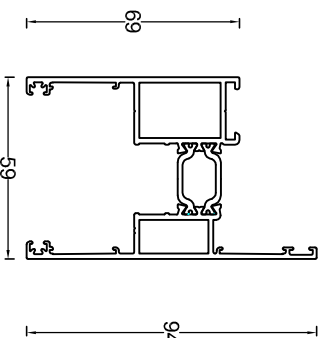

006.1901
Outerframe Bottom

006.1902
Outerframe Side

006.1903
Outerframe Top

006.1915
Synthetic Profile

080.9413
Gasket Outerframe

006.1986
94mm Vent

006.1988
Interlock Cover

006.2990
Meeting Section

00.50173
Floor Profile (Trickle
vent add-on)

030.3609
28mm Bead

030.3200
42mm Bead

011.4631
Guide Rail

006.1906
750pa Threshold + Adaptors (X)

006.1906
750pa Threshold + Adaptors (Q)

006.1920
Outerframe Bottom (3 track)

006.1923
Outerframe Top (3 track)

006.1922
Outerframe Side (3 track)