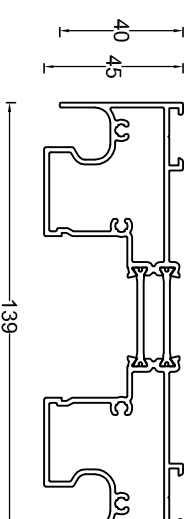

006.1901
Outerframe Bottom

006.1902
Outerframe Side

006.1903
Outerframe Top

006.1915
Synthetic Profile

080.9413
Gasket Outerframe

006.1986
94mm Vent

006.1988
Interlock Cover

006.2990
Meeting Section

00.50173
Floor Profile (Trickle
vent add-on)

030.3609
28mm Bead

030.3200
42mm Bead

011.4631
Guide Rail

006.1906
750pa Threshold + Adaptors (X)

006.1906
750pa Threshold + Adaptors (Q)

006.1920
Outerframe Bottom (3 track)

006.1923
Outerframe Top (3 track)

006.1922
Outerframe Side (3 track)