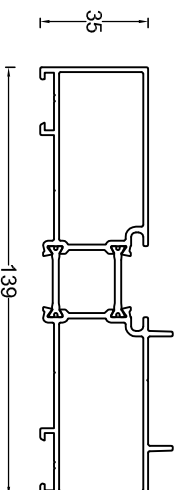

006.1901
Outerframe Bottom

006.1902
Outerframe Side

006.1903
Outerframe Top

006.1915
Synthetic Profile

080.9413
Gasket Outerframe

006.1986
94mm Vent

006.1988
Interlock Cover

006.2990
Meeting Section

00.50173
Floor Profile (Trickle
vent add-on)

030.3609
28mm Bead

030.3200
42mm Bead

011.4631
Guide Rail

006.1906
750pa Threshold + Adaptors (X)

006.1906
750pa Threshold + Adaptors (Q)

006.1920
Outerframe Bottom (3 track)

006.1923
Outerframe Top (3 track)

006.1922
Outerframe Side (3 track)