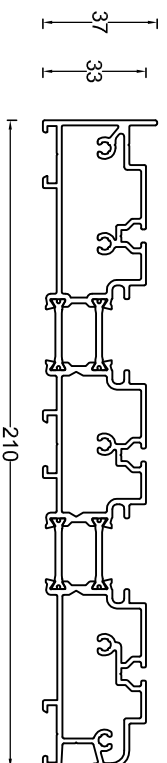

006.1901
Outerframe Bottom

006.1902
Outerframe Side

006.1903
Outerframe Top

006.1915
Synthetic Profile

080.9413
Gasket Outerframe

006.1986
94mm Vent

006.1988
Interlock Cover

006.2990
Meeting Section

00.50173
Floor Profile (Trickle
vent add-on)

030.3609
28mm Bead

030.3200
42mm Bead

011.4631
Guide Rail

006.1906
750pa Threshold + Adaptors (X)

006.1906
750pa Threshold + Adaptors (Q)

006.1920
Outerframe Bottom (3 track)

006.1923
Outerframe Top (3 track)

006.1922
Outerframe Side (3 track)