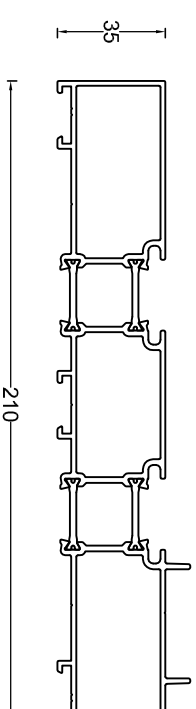

006.1901
Outerframe Bottom

006.1902
Outerframe Side

006.1903
Outerframe Top

006.1915
Synthetic Profile

080.9413
Gasket Outerframe

006.1986
94mm Vent

006.1988
Interlock Cover

006.2990
Meeting Section

00.50173
Floor Profile (Trickle
vent add-on)

030.3609
28mm Bead

030.3200
42mm Bead

011.4631
Guide Rail

006.1906
750pa Threshold + Adaptors (X)

006.1906
750pa Threshold + Adaptors (Q)

006.1920
Outerframe Bottom (3 track)

006.1923
Outerframe Top (3 track)

006.1922
Outerframe Side (3 track)