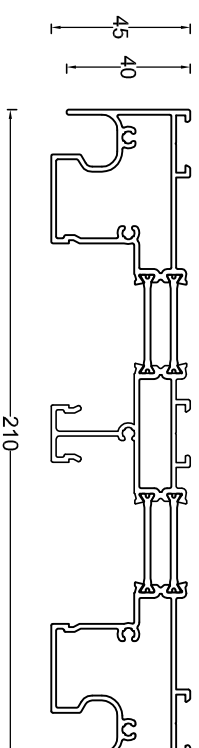

006.1901
Outerframe Bottom

006.1902
Outerframe Side

006.1903
Outerframe Top

006.1915
Synthetic Profile

080.9413
Gasket Outerframe

006.1986
94mm Vent

006.1988
Interlock Cover

006.2990
Meeting Section

00.50173
Floor Profile (Trickle
vent add-on)

030.3609
28mm Bead

030.3200
42mm Bead

011.4631
Guide Rail

006.1906
750pa Threshold + Adaptors (X)

006.1906
750pa Threshold + Adaptors (Q)

006.1920
Outerframe Bottom (3 track)

006.1923
Outerframe Top (3 track)

006.1922
Outerframe Side (3 track)