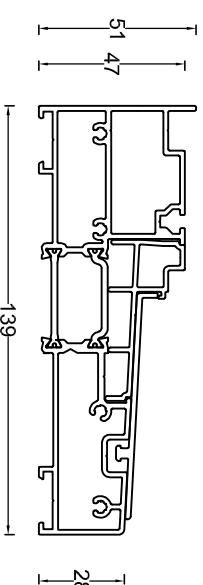

006.1901
Outerframe Bottom

006.1902
Outerframe Side

006.1903
Outerframe Top

006.1915
Synthetic Profile

080.9413
Gasket Outerframe

006.1986
94mm Vent

006.1988
Interlock Cover

006.2990
Meeting Section

00.50173
Floor Profile (Trickle
vent add-on)

030.3609
28mm Bead

030.3200
42mm Bead

011.4631
Guide Rail

006.1906
750pa Threshold + Adaptors (X)

006.1906
750pa Threshold + Adaptors (Q)

006.1920
Outerframe Bottom (3 track)

006.1923
Outerframe Top (3 track)

006.1922
Outerframe Side (3 track)